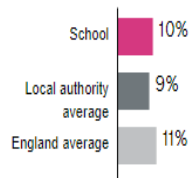

Pupils achieving at a higher standard in reading, writing and maths [?](#)